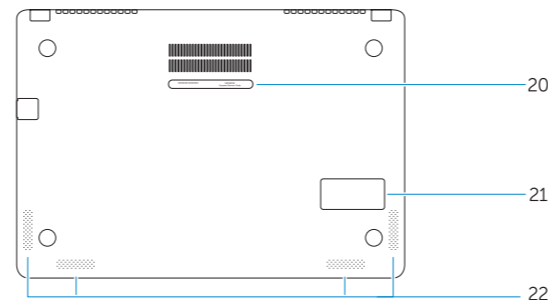

## Features

תכונות

1. Camera-status light
2. Camera
3. Microphones
4. Power-status light
5. Battery-status light
6. Hard-drive activity light
7. Power button
8. HDMI connector
9. USB 3.0 connector
10. Network connector
11. Headset connector
12. Fingerprint reader
13. Microphones
14. Touchpad