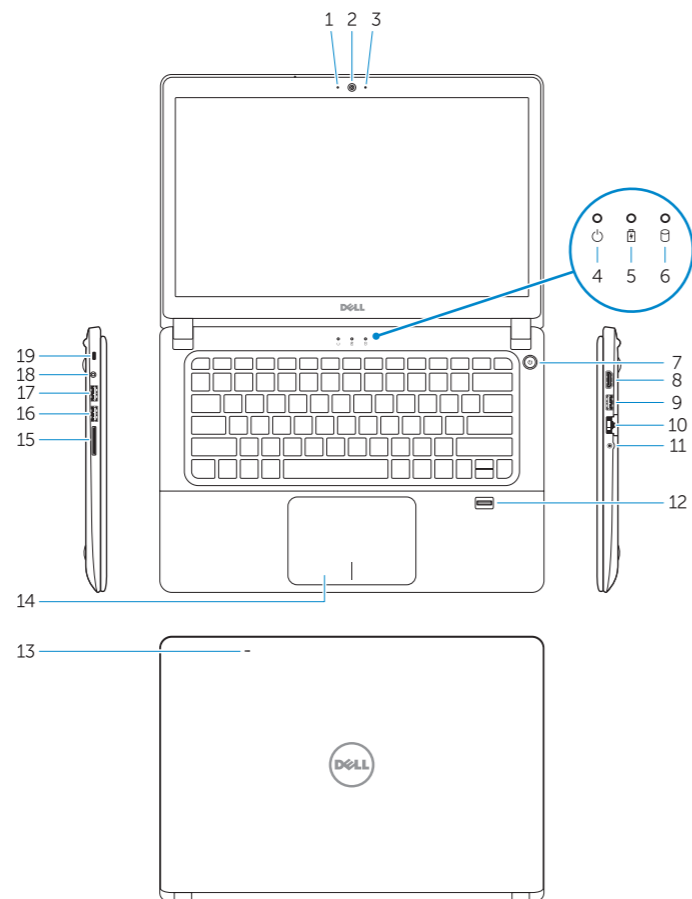

## Features

תכונות

1. Camera-status light
2. Camera
3. Microphones
4. Power-status light
5. Battery-status light
6. Hard-drive activity light
7. Power button
8. HDMI connector
9. USB 3.0 connector
10. Network connector
11. Headset connector
12. Fingerprint reader
13. Microphones
14. Touchpad